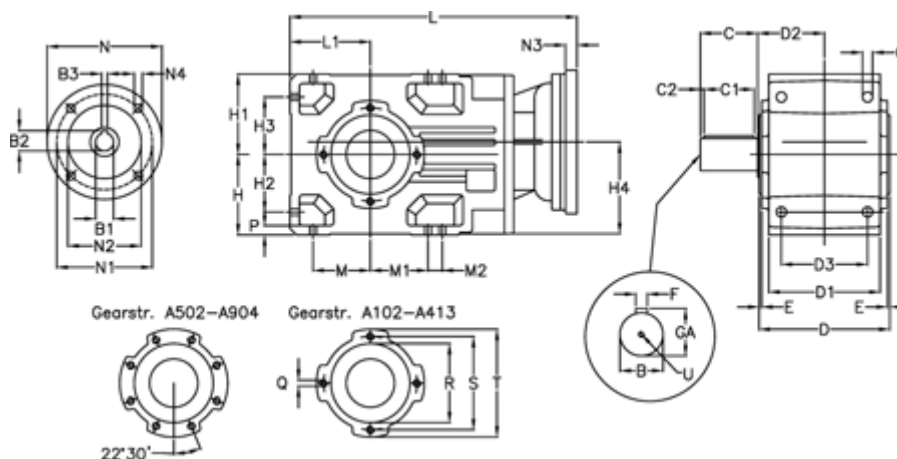

Article number: 29600101061225  
 Description: Bevel helical gearbox  
 A102UR-10,6-P71B5

## Measures

B = 25	D1 = 95	H1 = 70	M2 = 0	Q = M8x12
B1 = 14	D2 = 63.0	H2 = 50	N = 160	R = 80
B2 = 16.3	D3 = 75	H3 = 50	N1 = 130	S = 100
B3 = 5	Description = A102UR-xx-P71 B5	H4 = 83.0	N2 = 110	T = 120
C = 45	E = 3.0	L = 282.5	N3 = -	U = M8x19
C1 = 35	F = 8	L1 = 70	N4 = M8x16	
C2 = 5.0	GA = 28	M = 50	O = 9.5	
D = 117	H = 70	M1 = 50	P = 9	